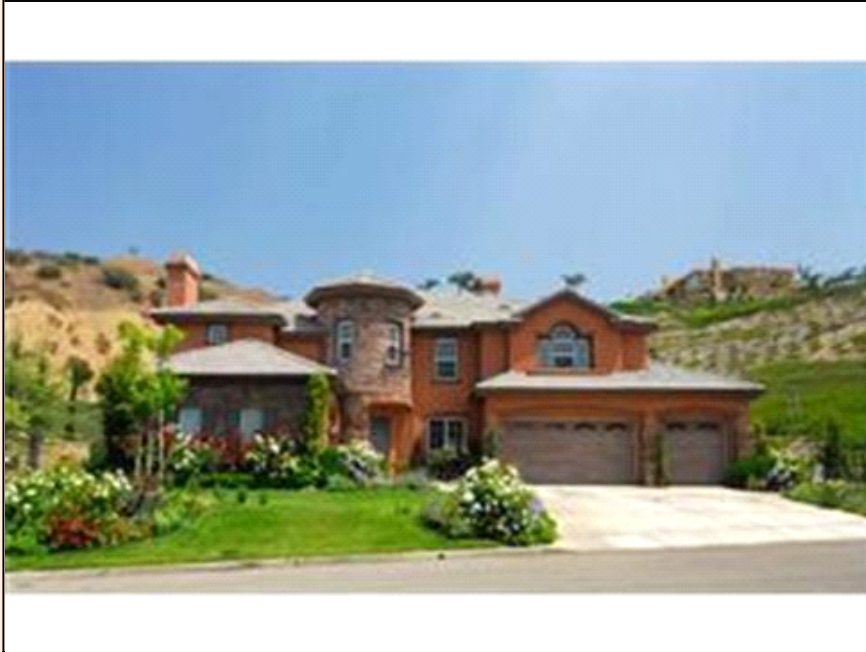

21575 Hawkeye Ridge Circle Yorba Linda Home For Sale

Gorgeous top of the hill Estate!

PROPERTY DETAILS

Listing Price: **\$1,498,000**

Listing Address: 21575 Hawkeye Ridge Circle
Yorba Linda
CA 92887

Bedrooms: 5

Full Baths: 5

Partial Baths: 0

SQ FT: 4135

Lot Size: 1.8acre

Style: Contemporary

Garage: 4 Car

Schools: Placentia-Yorba Linda

QR Code:

On a SmartPhone?
Scan the QR code
to see this listing

PROPERTY DESCRIPTION

OPEN HOUSE SUNDAY 3/14/2010 1-4pm

Step into this gorgeous top of the hill Estate home situated on 1.8 acres! Enter the grand foyer with marble flooring. Immediately the open floorplan and exquisite details will impress you. The kitchen features center island, granite counters, high end stainless appliances. It opens to the large light and bright family room with cozy fireplace. For your convenience a beautiful guest suite and office are located downstairs. Retire upstairs to your incredible Master suite with serene private views! Step through French doors to your private balcony to relax and take in the beautiful surroundings. The master suite includes retreat sitting area, huge master bath with jacuzzi tub, his/her sink, vanity, and oversized walk-in closet. Beautifully landscaped home located on a corner lot, and cul-de sac street.